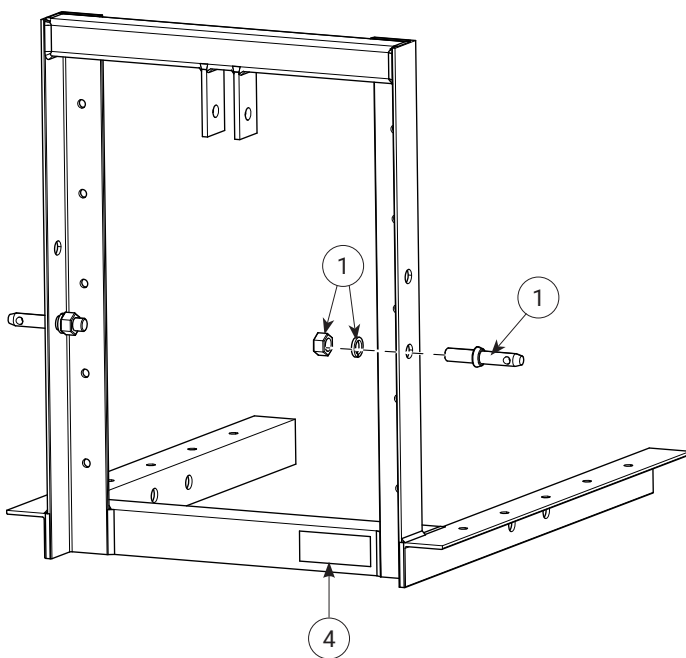

General Safety

- Only trained and authorized individuals should operate the tractor and carry all implement.
- Never allow children or untrained persons to operate the equipment.
- Ensure the implement is properly attached, adjusted, and in good working condition before use.
- Inspect all components regularly for wear, damage, or loose connections.
- The tractor must be equipped with a ROPS (Rollover Protective Structure) or ROPS cab and a securely fastened seat belt. Keep foldable ROPS systems in the “locked up” position at all times.
- Never allow riders on tractor or implement.
- A minimum of 20% of the combined tractor and implement weight must be on the tractor’s front wheels when transporting implements. Insufficient front-end weight can cause the tractor to tip over, resulting in serious injury or death. Use front-end loaders, wheel weights, tire ballast, or front tractor weights to achieve proper balance. Weigh the tractor and implement—do not estimate.
- Do not operate or transport equipment while under the influence of alcohol, drugs, or medication that impairs judgment.
- Operate only in daylight or under adequate artificial lighting.
- Keep children, animals, and bystanders away from the operating and storage areas.

SERVICE PARTS		
Reference	Part #	Description
1	C1L	Category 1 Lift Pin
2	4000943	Summit Tractors Decal
3	4000948	Model Decal
4	Non-Serviceable	Serial Number