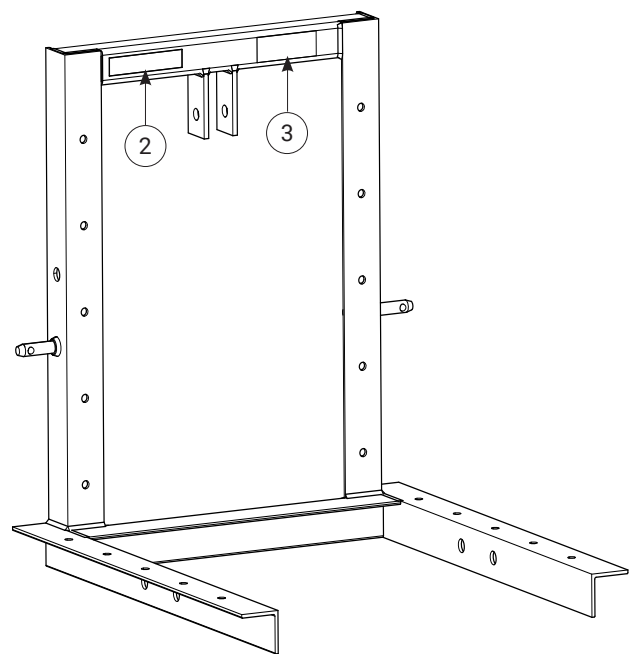

General Safety

- Only trained and authorized individuals should operate the tractor and carry all implement.
- Never allow children or untrained persons to operate the equipment.
- Ensure the implement is properly attached, adjusted, and in good working condition before use.
- Inspect all components regularly for wear, damage, or loose connections.
- The tractor must be equipped with a ROPS (Rollover Protective Structure) or ROPS cab and a securely fastened seat belt. Keep foldable ROPS systems in the “locked up” position at all times.
- Never allow riders on tractor or implement.
- A minimum of 20% of the combined tractor and implement weight must be on the tractor’s front wheels when transporting implements. Insufficient front-end weight can cause the tractor to tip over, resulting in serious injury or death. Use front-end loaders, wheel weights, tire ballast, or front tractor weights to achieve proper balance. Weigh the tractor and implement—do not estimate.
- Do not operate or transport equipment while under the influence of alcohol, drugs, or medication that impairs judgment.
- Operate only in daylight or under adequate artificial lighting.
- Keep children, animals, and bystanders away from the operating and storage areas.

SERVICE PARTS		
Reference	Part #	Description
1	C1L	Category 1 Lift Pin
2	4000943	Summit Tractors Decal
3	4000948	Model Decal
4	Non-Serviceable	Serial Number